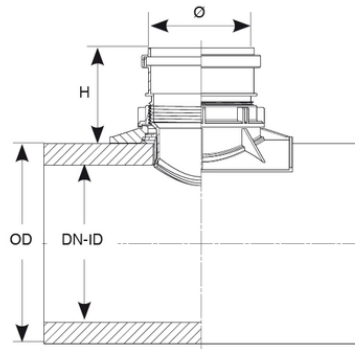

Μηχανικό σαμάρι Easy clip City

Mechanical saddle 90° for compact solid wall pipes/smooth pipes with small diameters. Standard lip ring

*Spessori conformi alla EN 295-1 N=160 H=240