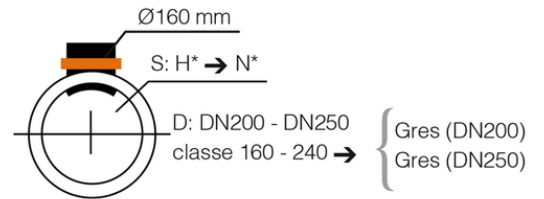

Μηχανικό σαμάρι Easy clip City

Mechanical saddle 90° for compact solid wall pipes/smooth pipes with small diameters. Standard lip ring

*Spessori conformi alla EN 295-1 N=160 H=240